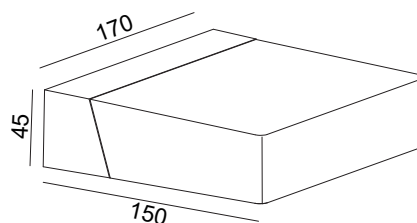

TECHNICAL DATA

TYPE

Professional LED for Exterior Lighting.

PRO	CRI ≥ 80	
IP54		L°
AC85-265V 50/60Hz		50000h

DIMENSION DRAW

Model:	Pebble
Format:	Rectangular
Location:	Exterior
Wattage:	20W
Materials:	Aluminium
Led Color:	3000K
Product Dimension:	45*170*150mm
IP Code:	54
Fixation:	Wall
CRI :	80
Lumen Output:	900LM
Frequency:	50/60 Hz
Beam Angle:	L°